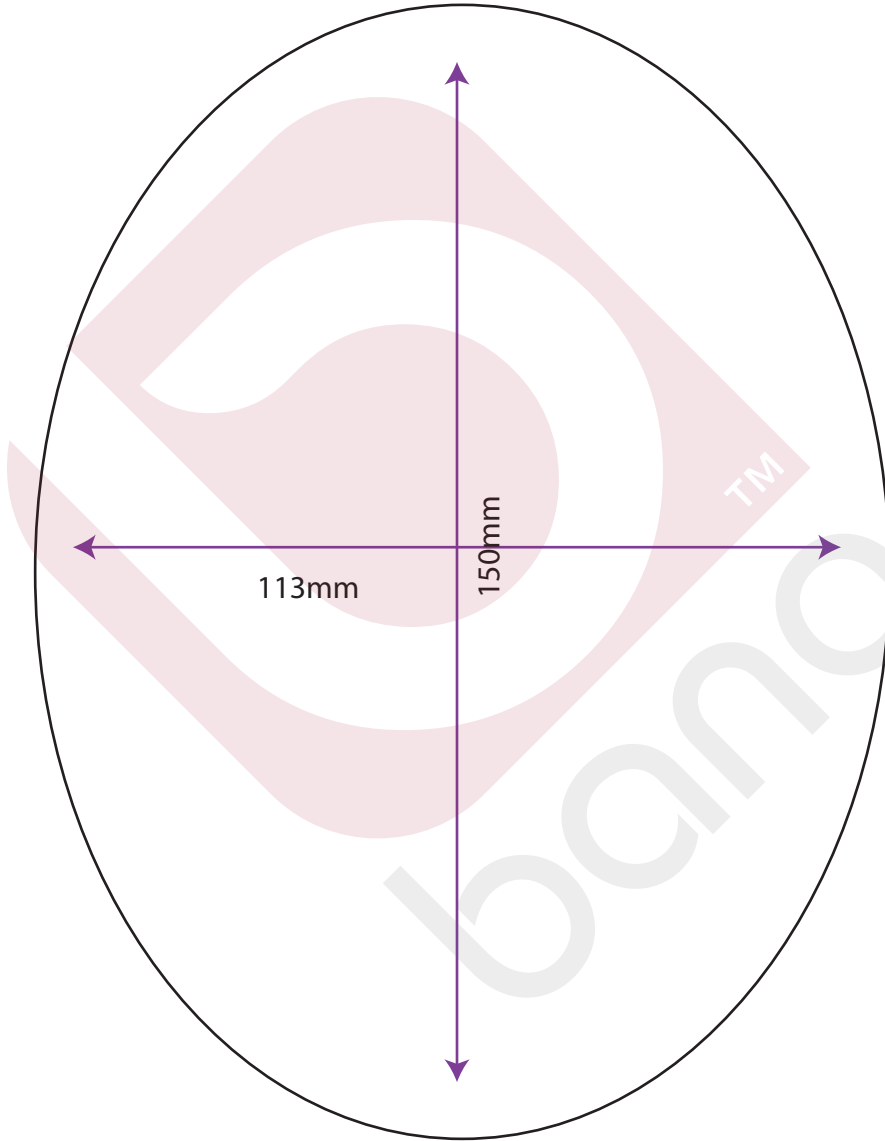

Finished size  
Photo Alb  
tool

189mm

138mm